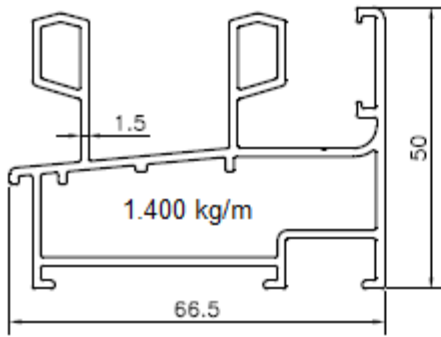

BHANSALI ALUMINIUM

267, Thakurdwar Road, Near Charni Road Station, Mumbai – 400002. INDIA

Tel : 22055615/16/17/18 Fax : 022 – 22055913 Email : info@bhansali.com Website: www.bhansali.com

DOMAL SLIDING WINDOWS– SINGLE/DOUBLE GLASS FITTING 26mm

Available only at - **BHANSALI ALUMINIUM** , MUMBAI - 2