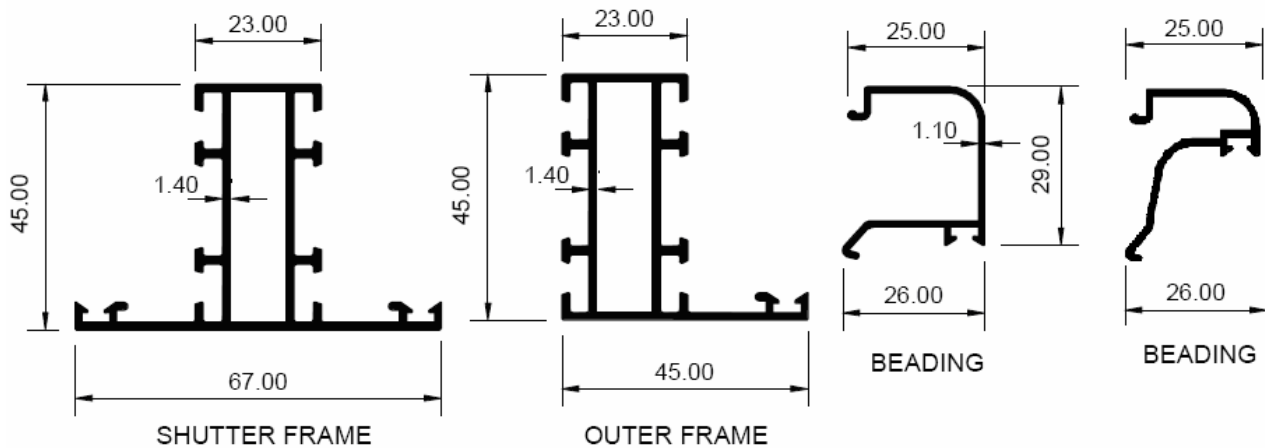

Tel : 22055615/16/17/18 Fax : 022 – 22055913

Email : info@bhansali.com Website: www.bhansali.com

SPECIAL SERIES 'A' FOR OPENABLE WINDOW

(KG/MTR = 0.902)

(KG/MTR = 0.785)

(KG/MTR = 0.267)

(KG/MTR = 0.246)

Available only at – **BHANSALI ALUMINIUM** , MUMBAI - 2