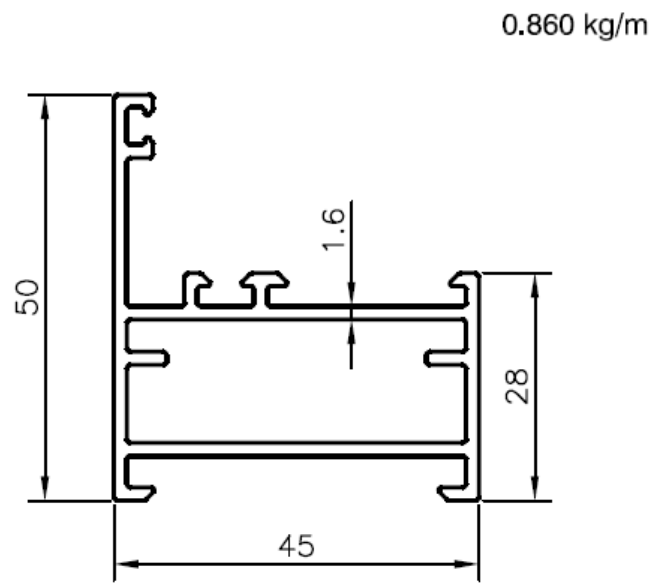

DOMAL OPENABLE SERIES – FULL ROUND SERIES

Available only at - **BHANSALI ALUMINIUM** , MUMBAI - 2

BHANSALI ALUMINIUM

267, Thakurdwar Road, Near Charni Road Station, Mumbai – 400002. INDIA

Tel : 22055615/16/17/18 Fax : 022 – 22055913