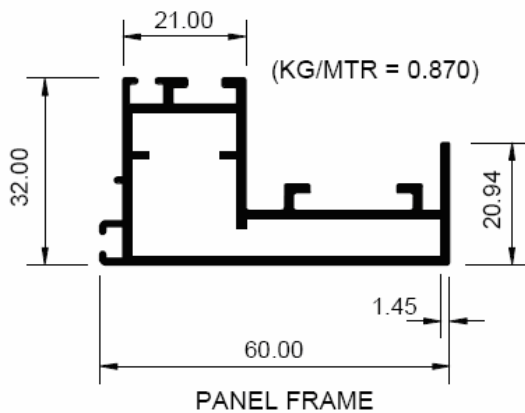

Tel : 22055615/16/17/18 Fax : 022 – 22055913

Email : info@bhansali.com Website: www.bhansali.com

SPECIAL SERIES 'A' FOR OPENABLE WINDOW

(KG/MTR = 0.902)

(KG/MTR = 0.785)

(KG/MTR = 0.267)

(KG/MTR = 0.246)

Available only at – **BHANSALI ALUMINIUM** , MUMBAI - 2