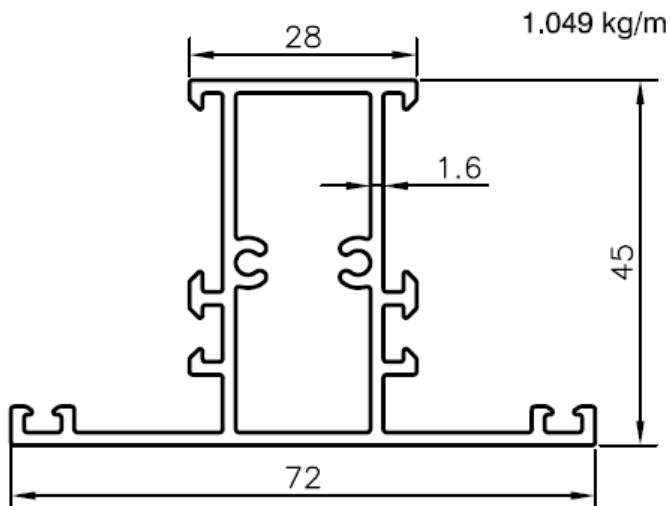

DOMAL OPENABLE SERIES – FULL ROUND SERIES

Available only at - **BHANSALI ALUMINIUM** , MUMBAI - 2

BHANSALI ALUMINIUM

267, Thakurdwar Road, Near Charni Road Station, Mumbai – 400002. INDIA

Tel : 22055615/16/17/18 Fax : 022 – 22055913