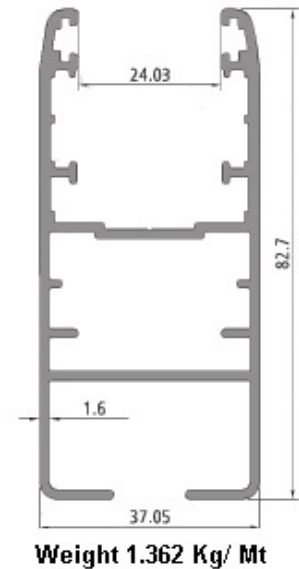

BHANSALI ALUMINIUM

267, Thakurdwar Road, Near Charni Road Station, Mumbai – 400002. INDIA

Tel : 22055615/16/17/18 Fax : 022 – 22055913

Email : info@bhansali.com Website: www.bhansali.com

DOMAL SLIDING WINDOWS SERIES – 83mm x 38mm

Available only at – **BHANSALI ALUMINIUM** , MUMBAI - 2