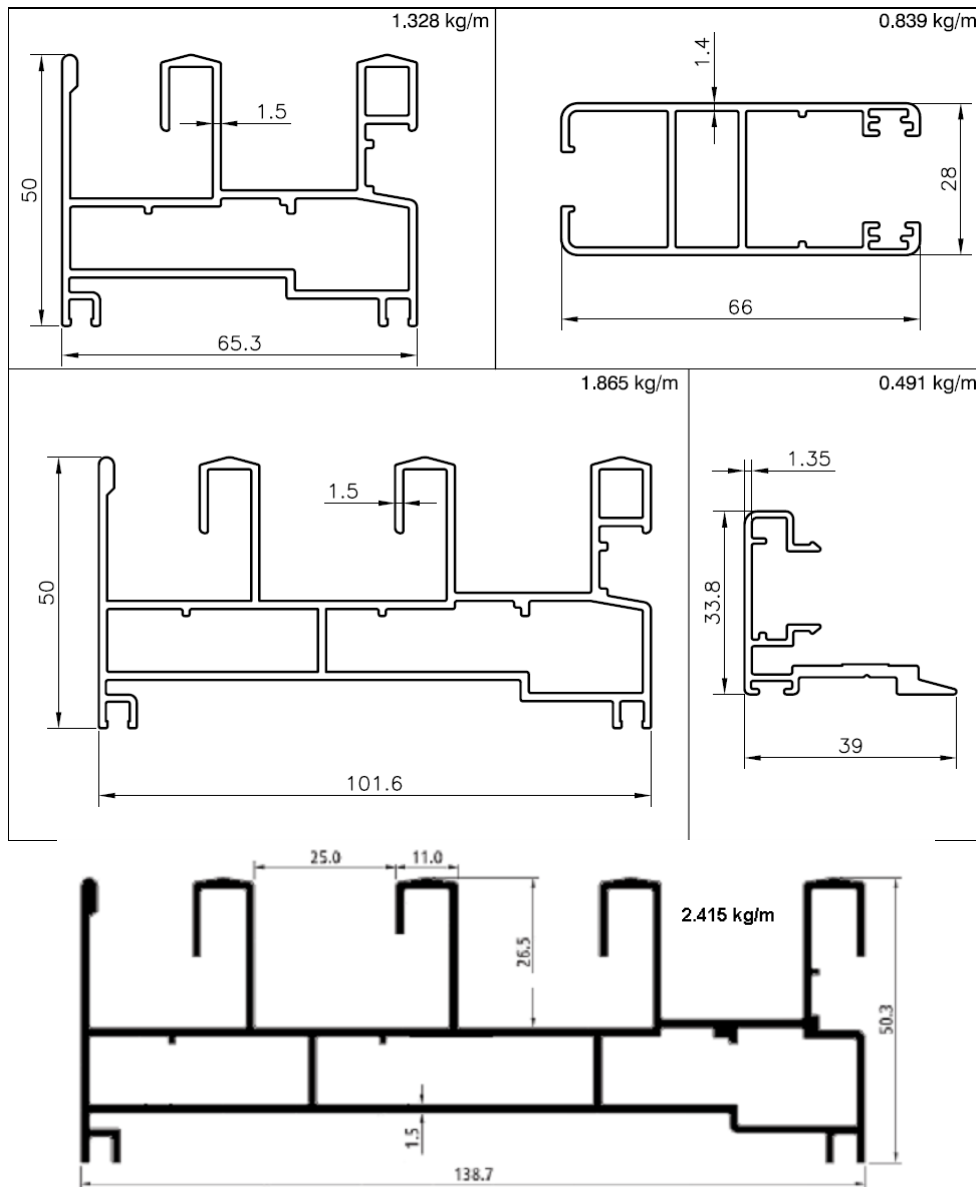

DOMAL SLIDING WINDOWS SERIES – SINGLE GLASS FITTING 66mm x 28mm

Available only at – **BHANSALI ALUMINIUM** , MUMBAI - 2

BHANSALI ALUMINIUM

267, Thakurdwar Road, Near Charni Road Station, Mumbai – 400002. INDIA