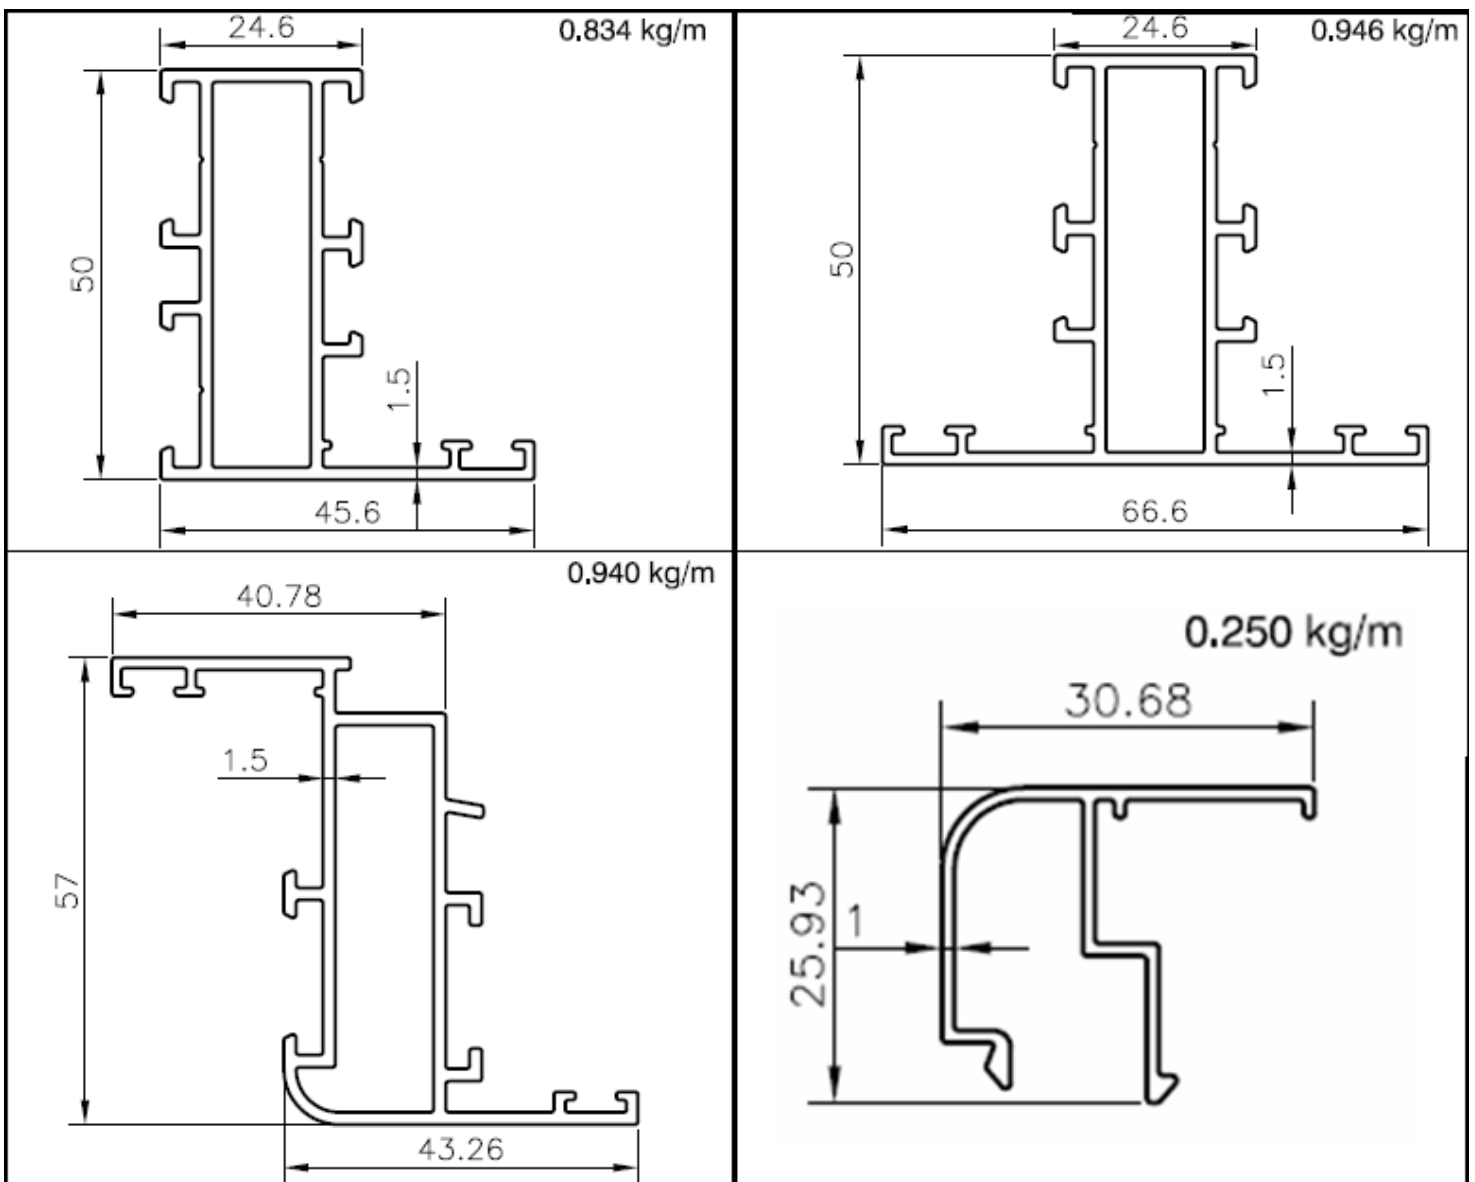

BHANSALI ALUMINIUM

267, Thakurdwar Road, Near Charni Road Station, Mumbai – 400002. INDIA

Tel : 22055615/16/17/18 Fax : 022 – 22055913

Email : info@bhansali.com Website: www.bhansali.com

DOMAL OPENABLE SERIES – SEMI ROUND SERIES

Available only at – **BHANSALI ALUMINIUM** , MUMBAI - 2