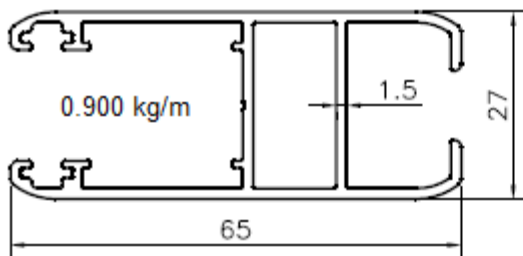

BHANSALI ALUMINIUM

267, Thakurdwar Road, Near Charni Road Station, Mumbai – 400002. INDIA

Tel : 22055615/16/17/18 Fax : 022 – 22055913 Email : info@bhansali.com Website: www.bhansali.com

DOMAL SLIDING WINDOWS– SINGLE/DOUBLE GLASS FITTING 26mm

Available only at - **BHANSALI ALUMINIUM** , MUMBAI - 2