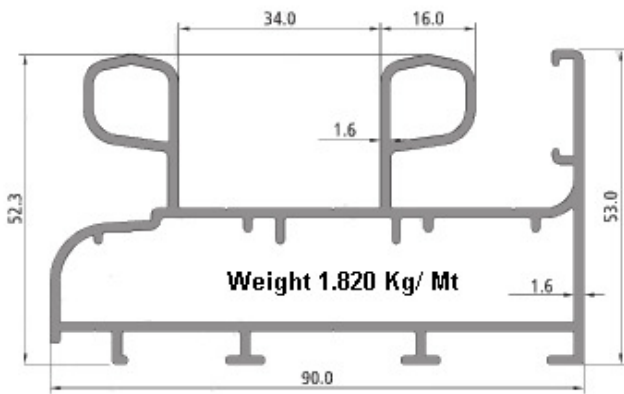

BHANSALI ALUMINIUM

267, Thakurdwar Road, Near Charni Road Station, Mumbai – 400002. INDIA

Tel : 22055615/16/17/18 Fax : 022 – 22055913

Email : info@bhansali.com Website: www.bhansali.com

DOMAL SLIDING WINDOWS SERIES – 83mm x 38mm

Available only at – **BHANSALI ALUMINIUM** , MUMBAI - 2