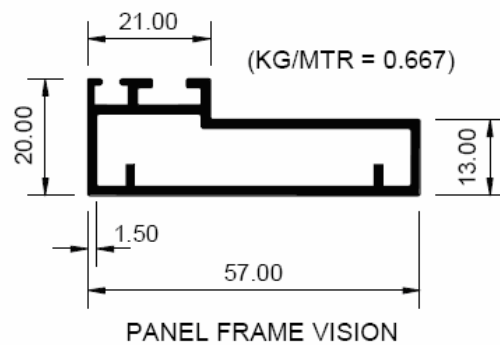

Tel : 22055615/16/17/18 Fax : 022 – 22055913

Email : info@bhansali.com Website: www.bhansali.com

SPECIAL SERIES 'A' FOR OPENABLE WINDOW

(KG/MTR = 0.902)

(KG/MTR = 0.785)

(KG/MTR = 0.267)

(KG/MTR = 0.246)

Available only at – **BHANSALI ALUMINIUM** , MUMBAI - 2