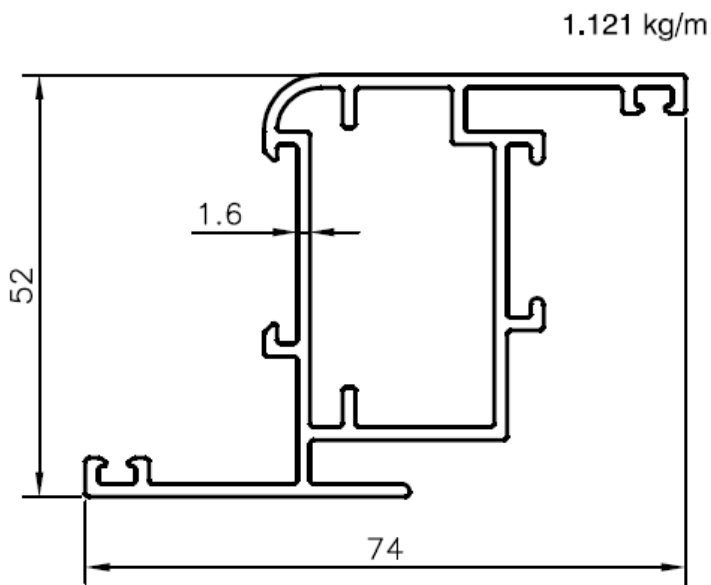

DOMAL OPENABLE SERIES – FULL ROUND SERIES

Available only at - **BHANSALI ALUMINIUM** , MUMBAI - 2

BHANSALI ALUMINIUM

267, Thakurdwar Road, Near Charni Road Station, Mumbai – 400002. INDIA

Tel : 22055615/16/17/18 Fax : 022 – 22055913