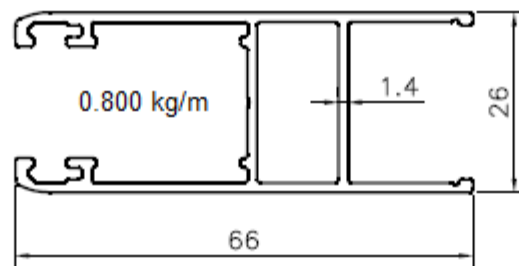

BHANSALI ALUMINIUM

267, Thakurdwar Road, Near Charni Road Station, Mumbai – 400002. INDIA

Tel : 22055615/16/17/18 Fax : 022 – 22055913 Email : info@bhansali.com Website: www.bhansali.com

DOMAL SLIDING WINDOWS– SINGLE/DOUBLE GLASS FITTING 26mm

Available only at - **BHANSALI ALUMINIUM** , MUMBAI - 2