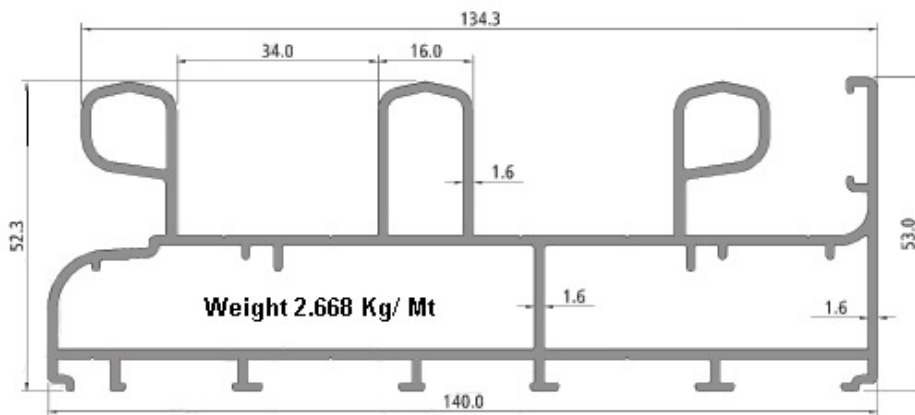

BHANSALI ALUMINIUM

267, Thakurdwar Road, Near Charni Road Station, Mumbai – 400002. INDIA

Tel : 22055615/16/17/18 Fax : 022 – 22055913

Email : info@bhansali.com Website: www.bhansali.com

DOMAL SLIDING WINDOWS SERIES – 83mm x 38mm

Available only at – **BHANSALI ALUMINIUM** , MUMBAI - 2