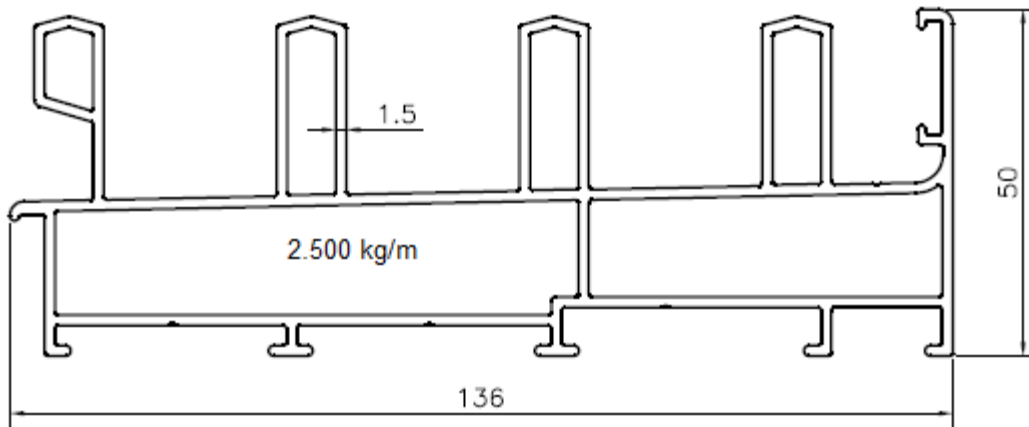

BHANSALI ALUMINIUM

267, Thakurdwar Road, Near Charni Road Station, Mumbai – 400002. INDIA

Tel : 22055615/16/17/18 Fax : 022 – 22055913 Email : info@bhansali.com Website: www.bhansali.com

DOMAL SLIDING WINDOWS– SINGLE/DOUBLE GLASS FITTING 26mm

Available only at - **BHANSALI ALUMINIUM** , MUMBAI - 2