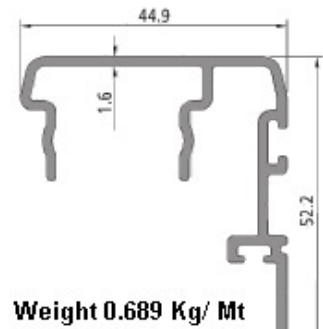

BHANSALI ALUMINIUM

267, Thakurdwar Road, Near Charni Road Station, Mumbai – 400002. INDIA

Tel : 22055615/16/17/18 Fax : 022 – 22055913

Email : info@bhansali.com Website: www.bhansali.com

DOMAL SLIDING WINDOWS SERIES – 83mm x 38mm

Available only at – **BHANSALI ALUMINIUM** , MUMBAI - 2