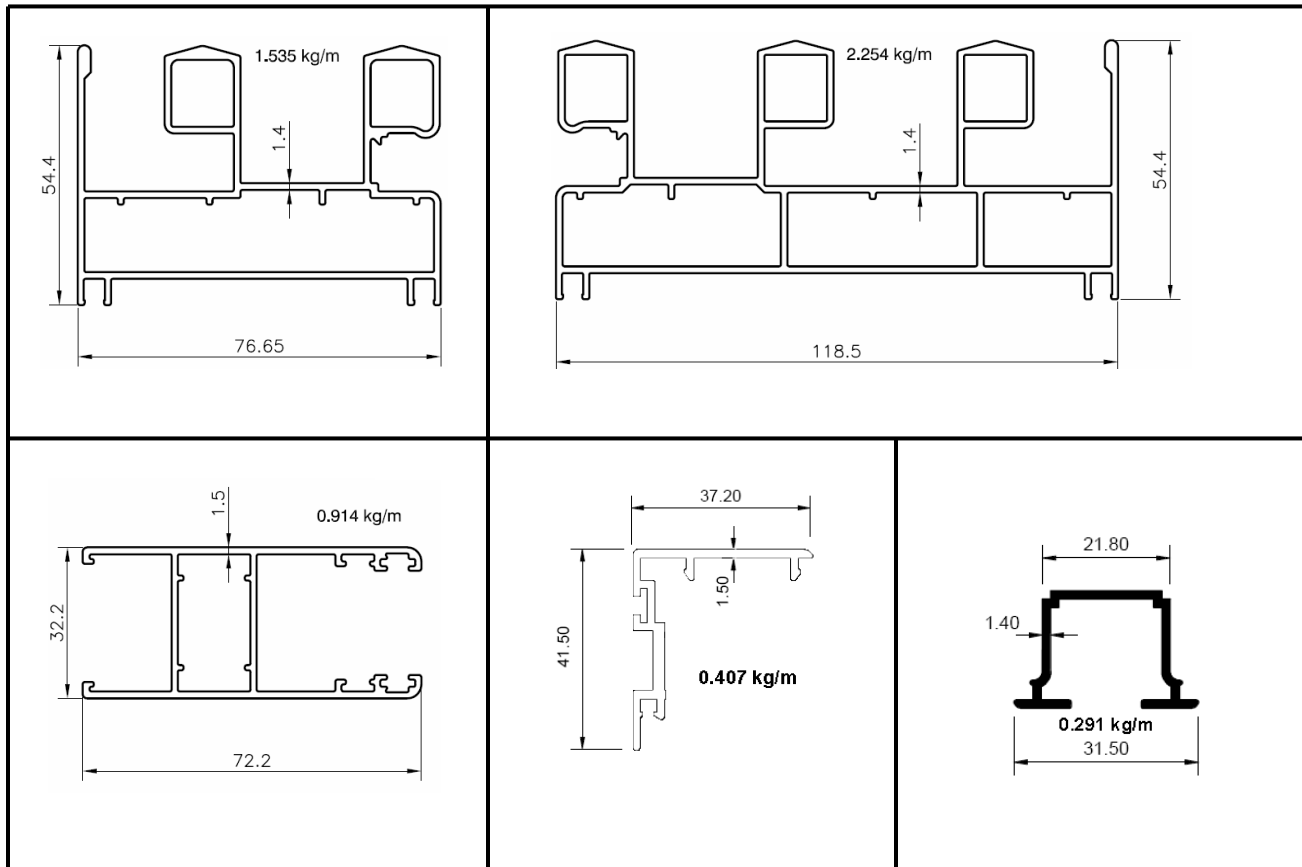

BHANSALI ALUMINIUM

267, Thakurdwar Road, Near Charni Road Station, Mumbai – 400002. INDIA

Tel : 22055615/16/17/18 Fax : 022 – 22055913

Email : info@bhansali.com Website: www.bhansali.com

DOMAL SLIDING WINDOW SERIES

SINGLE / DOUBLE GLASS FITTING 72mm x 32mm

Available only at – **BHANSALI ALUMINIUM** , MUMBAI - 2