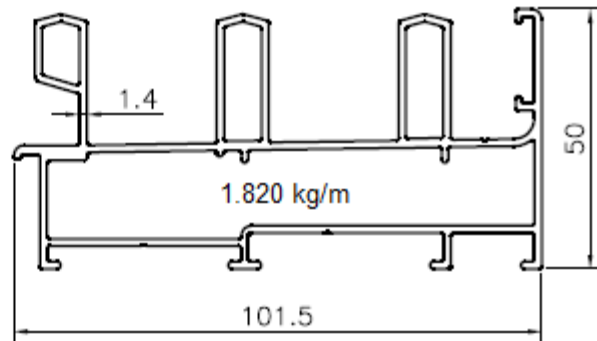

BHANSALI ALUMINIUM

267, Thakurdwar Road, Near Charni Road Station, Mumbai – 400002. INDIA

Tel : 22055615/16/17/18 Fax : 022 – 22055913 Email : info@bhansali.com Website: www.bhansali.com

DOMAL SLIDING WINDOWS– SINGLE/DOUBLE GLASS FITTING 26mm

Available only at - **BHANSALI ALUMINIUM** , MUMBAI - 2