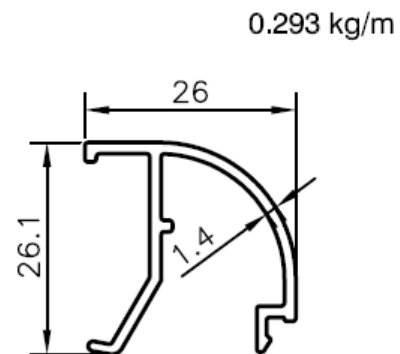

BHANSALI ALUMINIUM

267, Thakurdwar Road, Near Charni Road Station, Mumbai – 400002. INDIA

Tel : 22055615/16/17/18 Fax : 022 – 22055913

Email : info@bhansali.com Website: www.bhansali.com

DOMAL OPENABLE SERIES – FULL ROUND SERIES

Available only at - **BHANSALI ALUMINIUM** , MUMBAI - 2