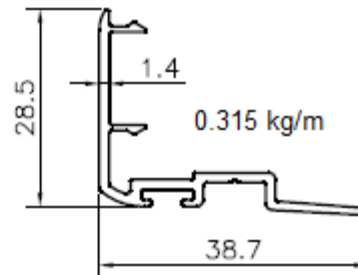

BHANSALI ALUMINIUM

267, Thakurdwar Road, Near Charni Road Station, Mumbai – 400002. INDIA

Tel : 22055615/16/17/18 Fax : 022 – 22055913 Email : info@bhansali.com Website: www.bhansali.com

DOMAL SLIDING WINDOWS– SINGLE/DOUBLE GLASS FITTING 26mm

Available only at - **BHANSALI ALUMINIUM** , MUMBAI - 2