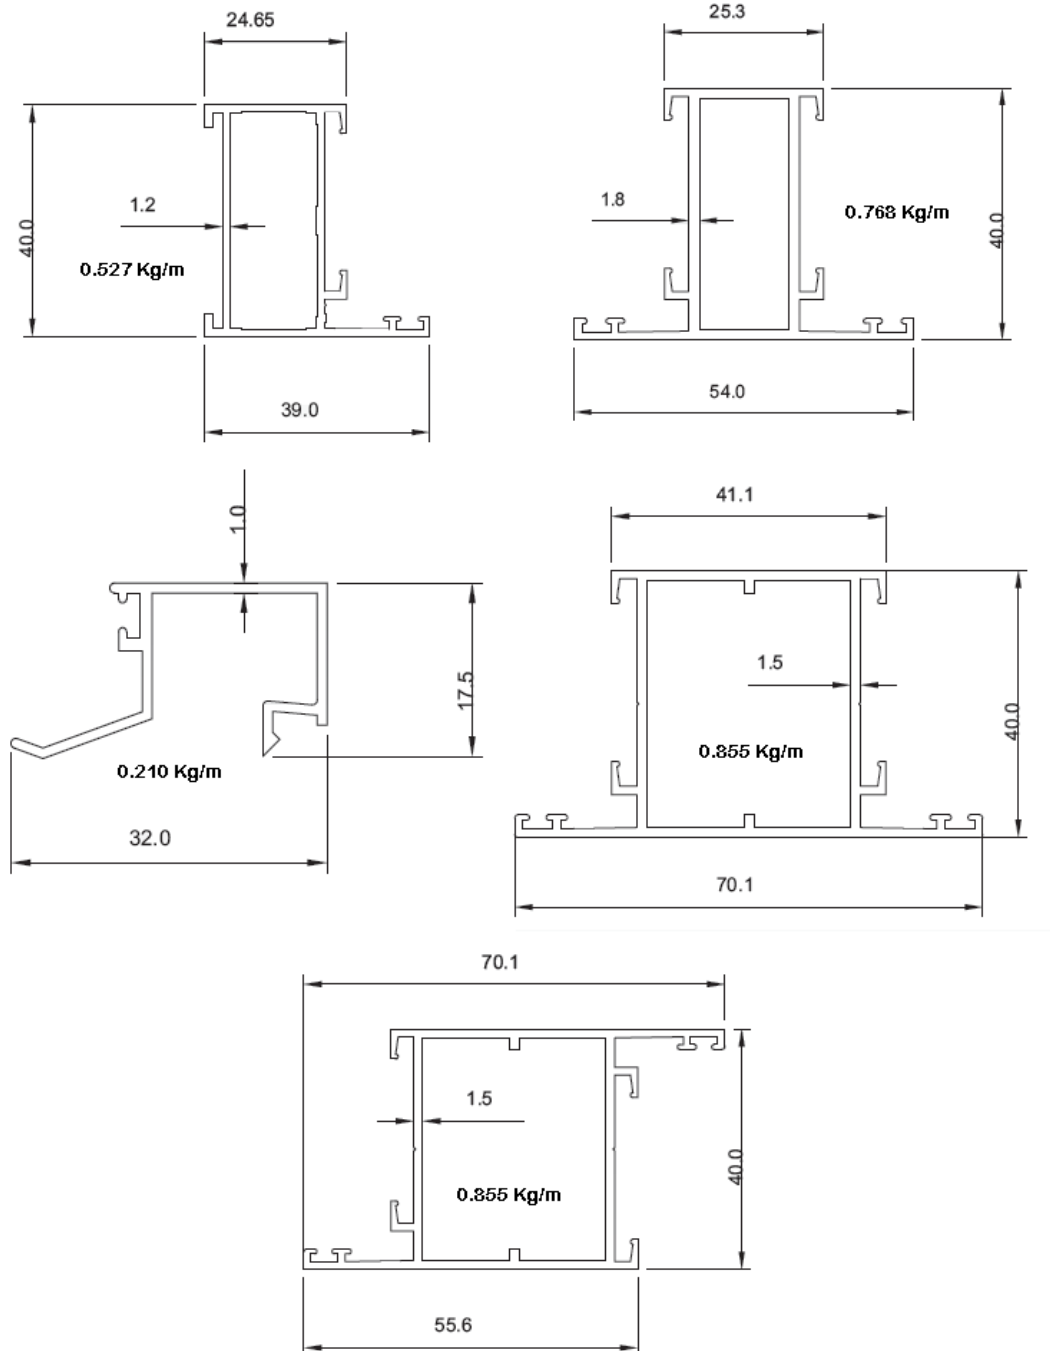

BHANSALI ALUMINIUM

267, Thakurdwar Road, Near Charni Road Station, Mumbai – 400002. INDIA

Tel : 22055615/16/17/18 Fax : 022 – 22055913

Email : info@bhansali.com Website: www.bhansali.com

SPECIAL SERIES 'B' FOR OPENABLE WINDOW

Available only at – **BHANSALI ALUMINIUM** , MUMBAI - 2