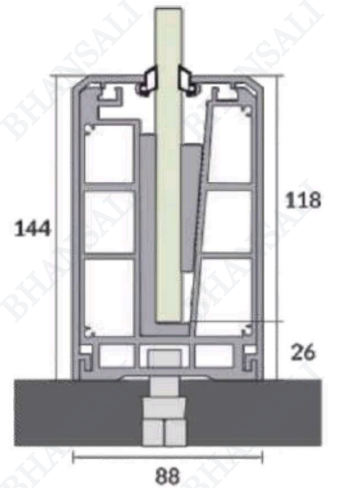

Section / Profile

Cover

End Closer

BRS-25

- Type : Continuos Profile System
- Use : Indoor & Outdoor
- Mount : Top | Concealed
- Material : Aluminum Alloy
- Glass Height : 1150mm
- Glass Thickness : 12mm | 13.52mm
- Finish : Anodized | Powder Coat
- : PVDT | Wood Coat

Section / Profile

Cover

End Closer

TOP MOUNTING BRACKETS

BRS- 30

- Type : Continuos Profile System
- Use : Indoor & Outdoor
- Mount : Top | Concealed
- Material : Aluminum Alloy
- Glass Height : 1150mm
- Glass Thickness : 12mm | 13.52mm
- Finish : Anodized | Powder Coat PVDT | Wood Coat