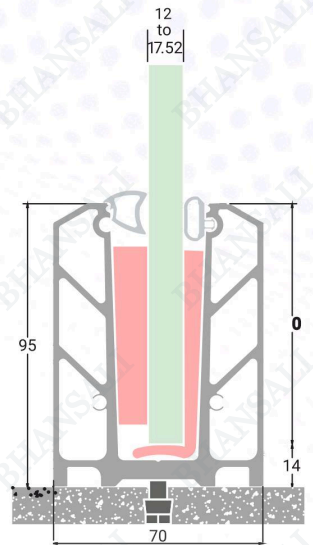

- Type : Continuous Profile System
- Use : Indoor & Outdoor
- Mount : Top | Concealed
- Material : Aluminum Alloy
- Glass Height : 1150mm
- Glass Thickness : 12mm | 13.52mm
- Finish : Anodized | Powder Coat
PVDT | Wood Coat