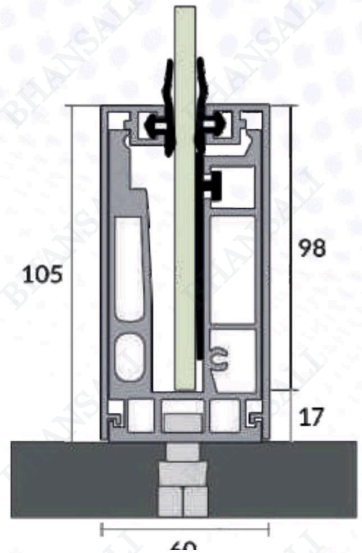

Section / Profile

Cover

End Closer

TOP MOUNTING BRACKETS WITH CONTINUOUS COVER

BRS-24

- Type : Continuos Profile System
- Use : Indoor & Outdoor
- Mount : Top | Concealed
- Material : Aluminum Alloy
- Glass Height : 1150mm
- Glass Thickness : 12mm | 13.52mm
- Finish : Anodized | Powder Coat
- : PVDT | Wood Coat