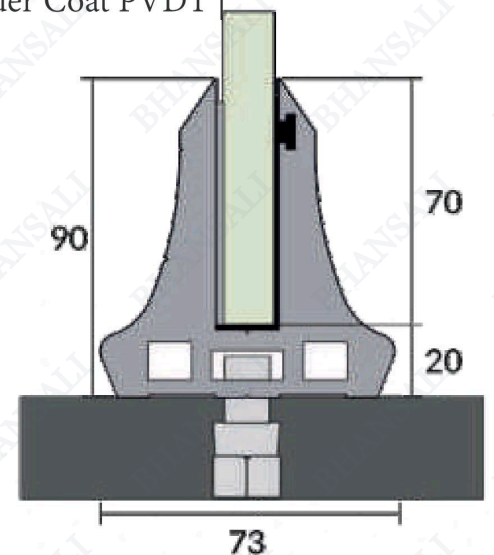

- Type : Continuous Profile System
- Use : Indoor & Outdoor
- Mount : Top | Concealed
- Material : Aluminum Alloy
- Glass Height : 1150mm
- Glass Thickness : 12mm | 13.52mm
- Finish : Anodized | Powder Coat PVDT | Wood Coat