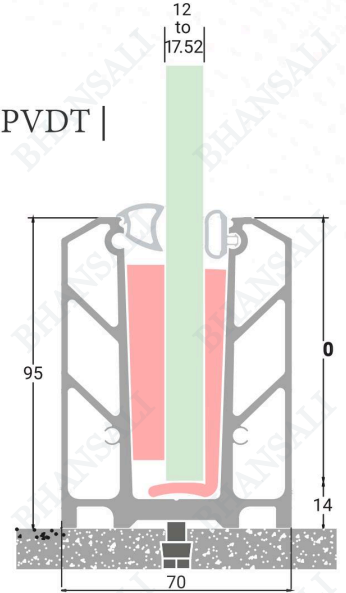

BRS- 30

- Type : Continuos Profile System
- Use : Indoor & Outdoor
- Mount : Top | Concealed
- Material : Aluminum Alloy
- Glass Height : 1150mm
- Glass Thickness : 12mm | 13.52mm
- Finish : Anodized | Powder Coat PVDT | Wood Coat

BRS- 31

- Type : Continuos Profile System
- Use : Indoor & Outdoor
- Mount : Top | Concealed
- Material : Aluminum Alloy
- Glass Height : 1150mm
- Glass Thickness : 12mm | 13.52mm
- Finish : Anodized | Powder Coat PVDT | Wood Coat