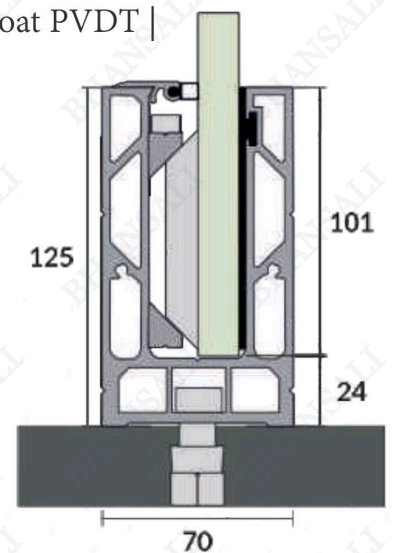

Section / Profile

End Closer

BRS- 33

- Type : Continuos Profile System
- Use : Indoor & Outdoor
- Mount : Top | Concealed
- Material : Aluminum Alloy
- Glass Height : 1150mm
- Glass Thickness : 12mm | 13.52mm
- Finish : Anodized | Powder Coat PVDT | Wood Coat

Section / Profile

End Closer

BRS- 34

- Type : Continuous Profile System
- Use : Indoor & Outdoor
- Mount : Top | Concealed
- Material : Aluminum Alloy
- Glass Height : 1150mm
- Glass Thickness : 12mm | 13.52mm
- Finish : Anodized | Powder Coat PVDT | Wood Coat