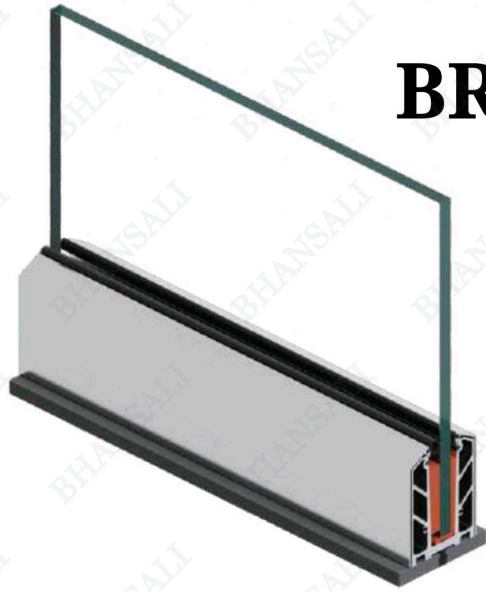

Section / Profile

End Closer

BRS- 17

- Type : Continuos Profile System
- Use : Indoor & Outdoor
- Mount : Top | Concealed
- Material : Aluminum Alloy
- Glass Height : 1150mm
- Glass Thickness : 12mm | 13.52mm
- Finish : Anodized | Powder Coat PVDT | Wood Coat

- Type : Continuous Profile System
- Use : Indoor & Outdoor
- Mount : Top | Concealed
- Material : Aluminum Alloy
- Glass Height : 1150mm
- Glass Thickness : 12mm | 13.52mm
- Finish : Anodized | Powder Coat
PVDT | Wood Coat