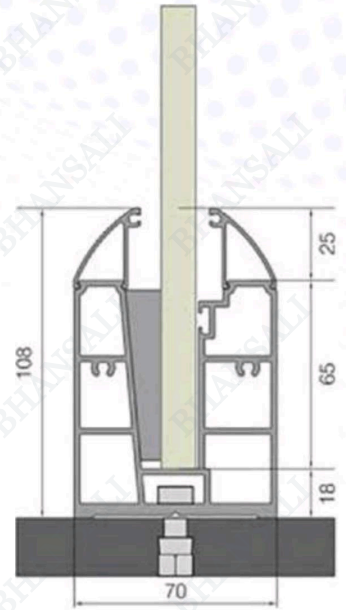

Modern Glass Railings

Bhansali

BHANSALI ALUMINIUM

Autho. Dealers of **Jindal Aluminium Ltd.**

Everything in Aluminium

Bhansali

BRS-10

- Type : Continuous Profile System
- Use : Indoor & Outdoor
- Mount : Top | Concealed
- Material : Aluminum Alloy
- Glass Height : 1150mm
- Glass Thickness : 12mm | 13.52mm
- Finish : Anodized | Powder Coat PVDT | Wood Coat

Section / Profile

Cover

End Closer

BRS -11

- Type : Continuous Profile System
- Use : Indoor & Outdoor
- Mount : Top | Concealed
- Material : Aluminum Alloy
- Glass Height : 1150mm
- Glass Thickness : 12mm | 13.52mm
- Finish : Anodized | Powder Coat PVDT | Wood Coat

Section / Profile

End Closer

BRS- 12

- Type : Continuos Profile System
- Use : Indoor & Outdoor
- Mount : Top | Concealed
- Material : Aluminum Alloy
- Glass Height : 1150mm
- Glass Thickness : 12mm | 13.52mm
- Finish : Anodized | Powder Coat PVDT | Wood Coat

Section / Profile

End Closer

BRS-13

- Type : Continuos Profile System
- Use : Indoor & Outdoor
- Mount : Top | Concealed
- Material : Aluminum Alloy
- Glass Height : 1150mm
- Glass Thickness : 12mm | 13.52mm
- Finish : Anodized | Powder Coat PVDT | Wood Coat