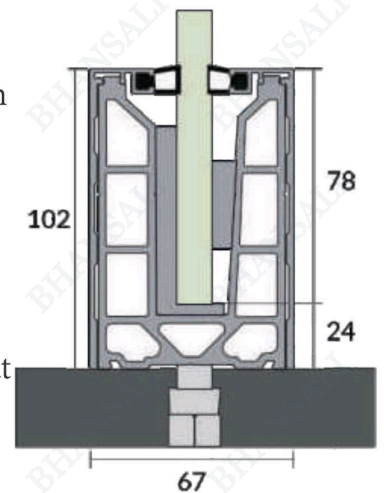

Section / Profile

Cover

End Closer

BRS -23

- Type : Continuos Profile System
- Use : Indoor & Outdoor
- Mount : Top | Concealed
- Material : Aluminum Alloy
- Glass Height : 1150mm
- Glass Thickness : 12mm | 13.52mm
- Finish : Anodized | Powder Coat
PVDT | Wood Coat