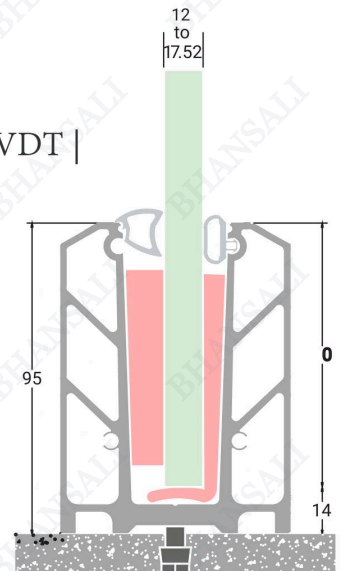

Modern Glass Railings

Bhansali

BHANSALI ALUMINIUM

Autho. Dealers of **Jindal Aluminium Ltd.**

Everything in Aluminium

Bhansali

BRS-10

- Type : Continuous Profile System
- Use : Indoor & Outdoor
- Mount : Top | Concealed
- Material : Aluminum Alloy
- Glass Height : 1150mm
- Glass Thickness : 12mm | 13.52mm
- Finish : Anodized | Powder Coat PVDT | Wood Coat

Section / Profile

Cover

End Closer

BRS -11

- Type : Continuous Profile System
- Use : Indoor & Outdoor
- Mount : Top | Concealed
- Material : Aluminum Alloy
- Glass Height : 1150mm
- Glass Thickness : 12mm | 13.52mm
- Finish : Anodized | Powder Coat PVDT | Wood Coat

Section / Profile

End Closer

BRS- 12

- Type : Continuos Profile System
- Use : Indoor & Outdoor
- Mount : Top | Concealed
- Material : Aluminum Alloy
- Glass Height : 1150mm
- Glass Thickness : 12mm | 13.52mm
- Finish : Anodized | Powder Coat PVDT | Wood Coat