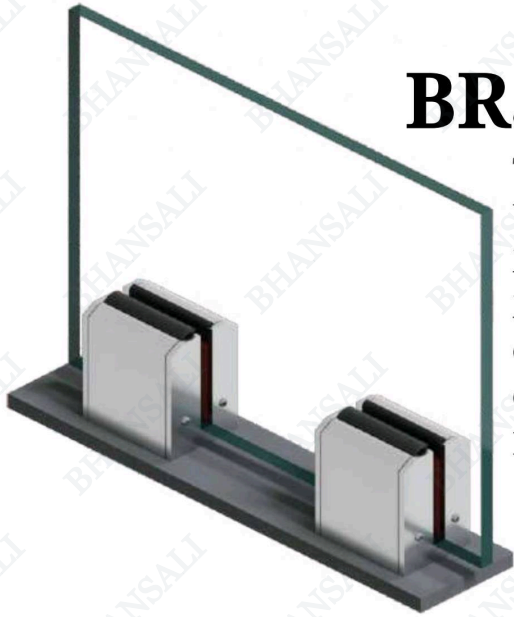

Section / Profile

Cover

End Closer

TOP MOUNTING BRACKETS

BRS- 30

- Type : Continuos Profile System
- Use : Indoor & Outdoor
- Mount : Top | Concealed
- Material : Aluminum Alloy
- Glass Height : 1150mm
- Glass Thickness : 12mm | 13.52mm
- Finish : Anodized | Powder Coat PVDT | Wood Coat