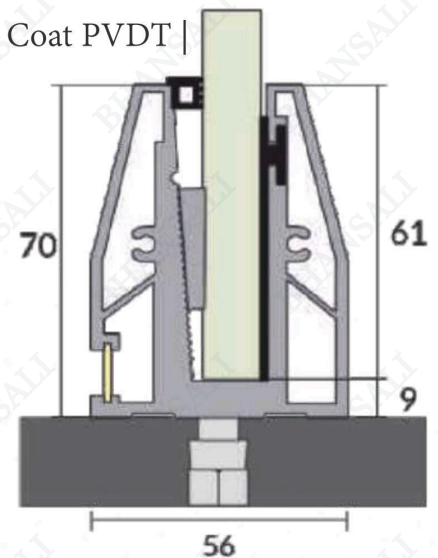

BRS- 16

- Type : Continuos Profile System
- Use : Indoor & Outdoor
- Mount : Top | Concealed
- Material : Aluminum Alloy
- Glass Height : 1150mm
- Glass Thickness : 12mm | 13.52mm
- Finish : Anodized | Powder Coat PVDT | Wood Coat

BRS- 17

- Type : Continuos Profile System
- Use : Indoor & Outdoor
- Mount : Top | Concealed
- Material : Aluminum Alloy
- Glass Height : 1150mm
- Glass Thickness : 12mm | 13.52mm
- Finish : Anodized | Powder Coat PVDT | Wood Coat