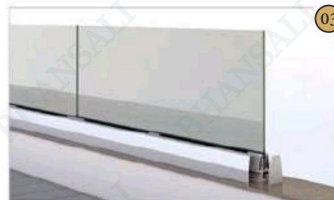

TOP MOUNTING BRACKETS WITH CONTINUOUS COVER

BRS- 20

- Type : Continuous Profile System
- Use : Indoor & Outdoor
- Mount : Top | Concealed
- Material : Aluminum Alloy
- Glass Height : 1150mm
- Glass Thickness : 12mm | 13.52mm
- Finish : Anodized | Powder Coat
  PVDT | Wood Coat

BRS- 21

- Type : Continuous Profile System
- Use : Indoor & Outdoor
- Mount : Top | Concealed
- Material : Aluminum Alloy
- Glass Height : 1150mm
- Glass Thickness : 12mm | 13.52mm
- Finish : Anodized | Powder Coat
  PVDT | Wood Coat