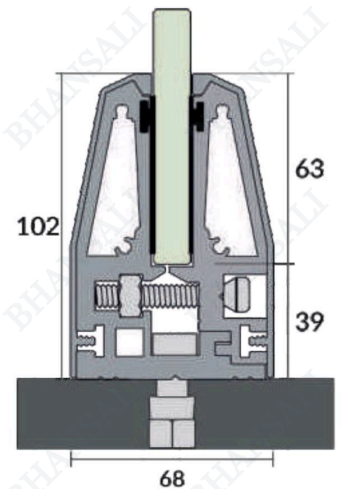

- Type : Continuous Profile System
- Use : Indoor & Outdoor
- Mount : Top | Concealed
- Material : Aluminum Alloy
- Glass Height : 1150mm
- Glass Thickness : 12mm | 13.52mm
- Finish : Anodized | Powder Coat
PVDT | Wood Coat

Section / Profile

Cover

End Closer

BRS- 21

- Type : Continuous Profile System
- Use : Indoor & Outdoor
- Mount : Top | Concealed
- Material : Aluminum Alloy
- Glass Height : 1150mm
- Glass Thickness : 12mm | 13.52mm
- Finish : Anodized | Powder Coat
PVDT | Wood Coat

Section / Profile

Cover

End Closer

TOP MOUNTING BRACKETS WITH CONTINUOUS COVER

BRS- 22

- Type : Continuos Profile System
- Use : Indoor & Outdoor
- Mount : Top | Concealed
- Material : Aluminum Alloy
- Glass Height : 1150mm
- Glass Thickness : 12mm | 13.52mm
- Finish : Anodized | Powder Coat
PVDT | Wood Coat