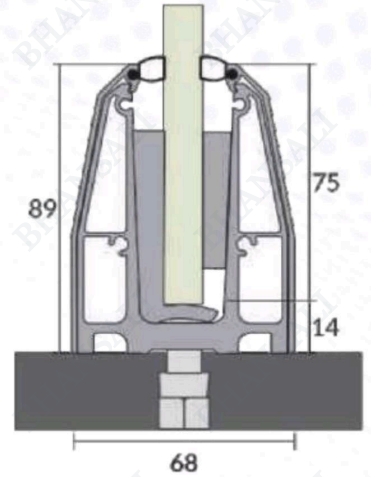

- Type : Continuous Profile System
- Use : Indoor & Outdoor
- Mount : Top | Concealed
- Material : Aluminum Alloy
- Glass Height : 1150mm
- Glass Thickness : 12mm | 13.52mm
- Finish : Anodized | Powder Coat
PVDT | Wood Coat

Section / Profile

Cover

End Closer

BRS- 21

- Type : Continuous Profile System
- Use : Indoor & Outdoor
- Mount : Top | Concealed
- Material : Aluminum Alloy
- Glass Height : 1150mm
- Glass Thickness : 12mm | 13.52mm
- Finish : Anodized | Powder Coat
PVDT | Wood Coat

Section / Profile

Cover

End Closer

TOP MOUNTING BRACKETS WITH CONTINUOUS COVER

BRS- 22

- Type : Continuos Profile System
- Use : Indoor & Outdoor
- Mount : Top | Concealed
- Material : Aluminum Alloy
- Glass Height : 1150mm
- Glass Thickness : 12mm | 13.52mm
- Finish : Anodized | Powder Coat
PVDT | Wood Coat

Section / Profile

Cover

End Closer

BRS -23

- Type : Continuos Profile System
- Use : Indoor & Outdoor
- Mount : Top | Concealed
- Material : Aluminum Alloy
- Glass Height : 1150mm
- Glass Thickness : 12mm | 13.52mm
- Finish : Anodized | Powder Coat
PVDT | Wood Coat