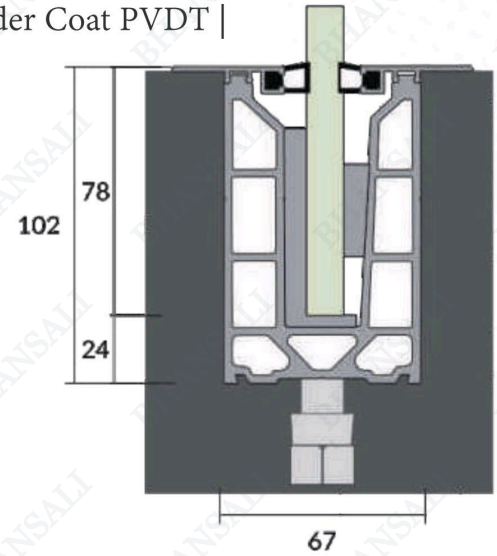

Section / Profile

BRS- 35

- Type : Continuous Profile System
- Use : Indoor & Outdoor
- Mount : Top | Concealed
- Material : Aluminum Alloy
- Glass Height : 1150mm
- Glass Thickness : 12mm | 13.52mm
- Finish : Anodized | Powder Coat PVDT | Wood Coat

Section / Profile

BHANSALI ALUMINIUM
Autho. Dealers of **Jindal Aluminium Ltd.**
Everything in Aluminium

CONCEALED & FACIA MOUNT SYSTEM

BRS- 40

- Type : Conceal Profile System
- Use : Indoor & Outdoor
- Mount : Top | Concealed
- Material : Aluminum Alloy
- Glass Height : 1150mm
- Glass Thickness : 12mm | 13.52mm
- Finish : Anodized | Powder Coat PVDT | Wood Coat

Section / Profile

Cover

End Closer

BRS- 41

- Type : Conceal Profile System
- Use : Indoor & Outdoor
- Mount : Top | Concealed
- Material : Aluminum Alloy
- Glass Height : 1150mm
- Glass Thickness : 12mm | 13.52mm
- Finish : Anodized | Powder Coat PVDT | Wood Coat