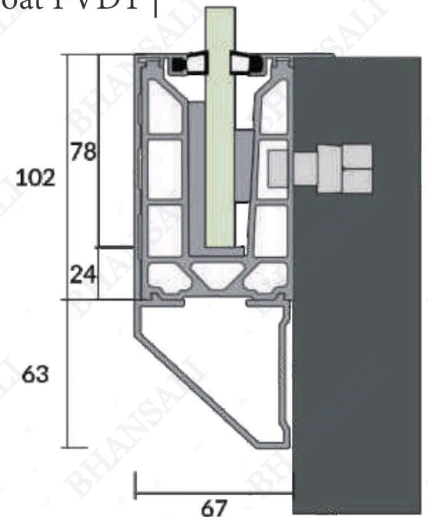

- Type : Conceal Profile System
- Use : Indoor & Outdoor
- Mount : Top | Concealed
- Material : Aluminum Alloy
- Glass Height : 1150mm
- Glass Thickness : 12mm | 13.52mm
- Finish : Anodized | Powder Coat PVDT | Wood Coat

Top Cover