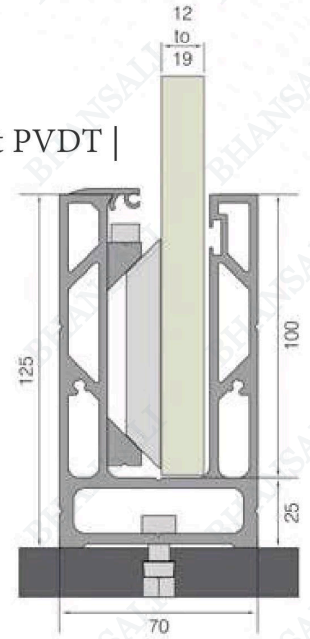

Section / Profile

End Closer

BRS-13

- Type : Continuos Profile System
- Use : Indoor & Outdoor
- Mount : Top | Concealed
- Material : Aluminum Alloy
- Glass Height : 1150mm
- Glass Thickness : 12mm | 13.52mm
- Finish : Anodized | Powder Coat PVDT | Wood Coat

Section / Profile

End Closer

BRS- 14

- Type : Continuos Profile System
- Use : Indoor & Outdoor
- Mount : Top | Concealed
- Material : Aluminum Alloy
- Glass Height : 1150mm
- Glass Thickness : 12mm | 13.52mm
- Finish : Anodized | Powder Coat PVDT | Wood Coat

Section / Profile

End Closer

BRS- 15

- Type : Continuos Profile System
- Use : Indoor & Outdoor
- Mount : Top | Concealed
- Material : Aluminum Alloy
- Glass Height : 1150mm
- Glass Thickness : 12mm | 13.52mm
- Finish : Anodized | Powder Coat PVDT | Wood Coat