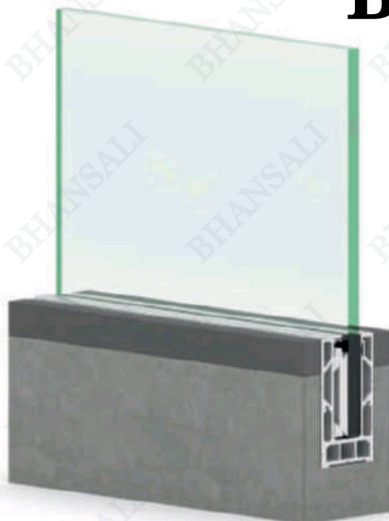

Section / Profile

Cover

End Closer

BRS- 41

- Type : Conceal Profile System
- Use : Indoor & Outdoor
- Mount : Top | Concealed
- Material : Aluminum Alloy
- Glass Height : 1150mm
- Glass Thickness : 12mm | 13.52mm
- Finish : Anodized | Powder Coat PVDT | Wood Coat

Section / Profile

End Closer

BRS- 42

- Type : Conceal Profile System
- Use : Indoor & Outdoor
- Mount : Top | Concealed
- Material : Aluminum Alloy
- Glass Height : 1150mm
- Glass Thickness : 12mm | 13.52mm
- Finish : Anodized | Powder Coat PVDT | Wood Coat