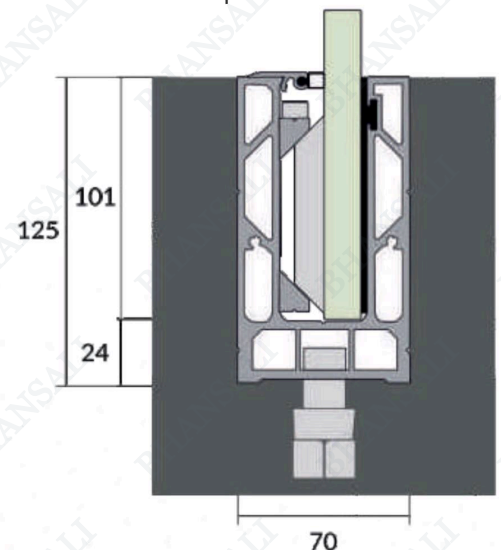

Section / Profile

Cover

End Closer

BRS- 41

- Type : Conceal Profile System
- Use : Indoor & Outdoor
- Mount : Top | Concealed
- Material : Aluminum Alloy
- Glass Height : 1150mm
- Glass Thickness : 12mm | 13.52mm
- Finish : Anodized | Powder Coat PVDT | Wood Coat

Section / Profile

End Closer

BRS- 42

- Type : Conceal Profile System
- Use : Indoor & Outdoor
- Mount : Top | Concealed
- Material : Aluminum Alloy
- Glass Height : 1150mm
- Glass Thickness : 12mm | 13.52mm
- Finish : Anodized | Powder Coat PVDT | Wood Coat