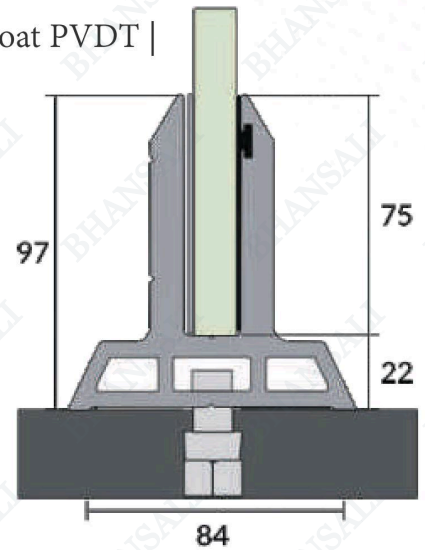

BRS- 34

- Type : Continuous Profile System
- Use : Indoor & Outdoor
- Mount : Top | Concealed
- Material : Aluminum Alloy
- Glass Height : 1150mm
- Glass Thickness : 12mm | 13.52mm
- Finish : Anodized | Powder Coat PVDT | Wood Coat

BRS- 35

- Type : Continuous Profile System
- Use : Indoor & Outdoor
- Mount : Top | Concealed
- Material : Aluminum Alloy
- Glass Height : 1150mm
- Glass Thickness : 12mm | 13.52mm
- Finish : Anodized | Powder Coat PVDT | Wood Coat