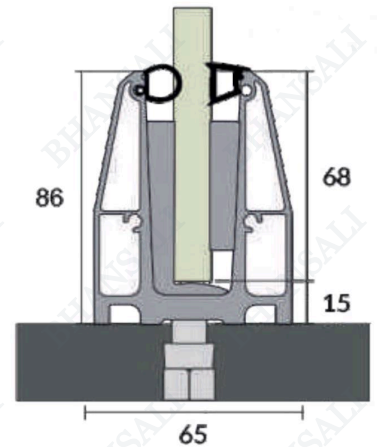

Section / Profile

Cover

End Closer

BRS -11

- Type : Continuous Profile System
- Use : Indoor & Outdoor
- Mount : Top | Concealed
- Material : Aluminum Alloy
- Glass Height : 1150mm
- Glass Thickness : 12mm | 13.52mm
- Finish : Anodized | Powder Coat PVDT | Wood Coat

Section / Profile

End Closer

BRS- 12

- Type : Continuos Profile System
- Use : Indoor & Outdoor
- Mount : Top | Concealed
- Material : Aluminum Alloy
- Glass Height : 1150mm
- Glass Thickness : 12mm | 13.52mm
- Finish : Anodized | Powder Coat PVDT | Wood Coat

Section / Profile

End Closer

BRS-13

- Type : Continuos Profile System
- Use : Indoor & Outdoor
- Mount : Top | Concealed
- Material : Aluminum Alloy
- Glass Height : 1150mm
- Glass Thickness : 12mm | 13.52mm
- Finish : Anodized | Powder Coat PVDT | Wood Coat