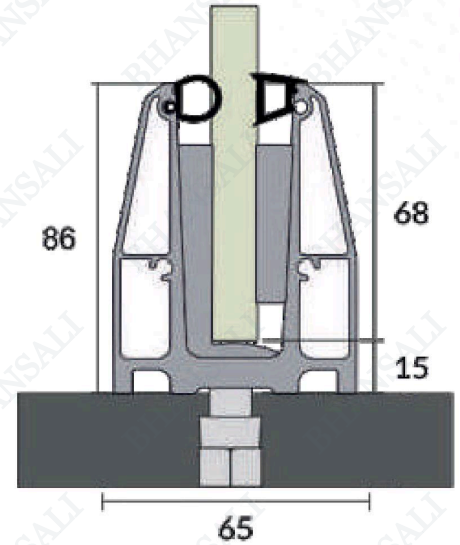

Section / Profile

BRS- 31

- Type : Continuos Profile System
- Use : Indoor & Outdoor
- Mount : Top | Concealed
- Material : Aluminum Alloy
- Glass Height : 1150mm
- Glass Thickness : 12mm | 13.52mm
- Finish : Anodized | Powder Coat PVDT | Wood Coat

Section / Profile

BRS- 32

- Type : Continuos Profile System
- Use : Indoor & Outdoor
- Mount : Top | Concealed
- Material : Aluminum Alloy
- Glass Height : 1150mm
- Glass Thickness : 12mm | 13.52mm
- Finish : Anodized | Powder Coat PVDT | Wood Coat

Section / Profile

End Closer

BRS- 33

- Type : Continuos Profile System
- Use : Indoor & Outdoor
- Mount : Top | Concealed
- Material : Aluminum Alloy
- Glass Height : 1150mm
- Glass Thickness : 12mm | 13.52mm
- Finish : Anodized | Powder Coat PVDT | Wood Coat