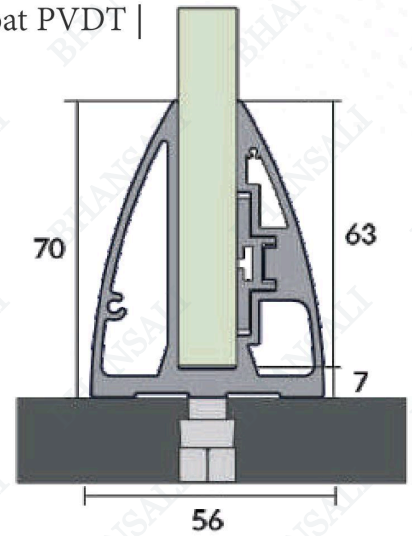

Section / Profile

End Closer

BRS- 15

- Type : Continuos Profile System
- Use : Indoor & Outdoor
- Mount : Top | Concealed
- Material : Aluminum Alloy
- Glass Height : 1150mm
- Glass Thickness : 12mm | 13.52mm
- Finish : Anodized | Powder Coat PVDT | Wood Coat

Section / Profile

End Closer

BRS- 16

- Type : Continuos Profile System
- Use : Indoor & Outdoor
- Mount : Top | Concealed
- Material : Aluminum Alloy
- Glass Height : 1150mm
- Glass Thickness : 12mm | 13.52mm
- Finish : Anodized | Powder Coat PVDT | Wood Coat

Section / Profile

End Closer

BRS- 17

- Type : Continuos Profile System
- Use : Indoor & Outdoor
- Mount : Top | Concealed
- Material : Aluminum Alloy
- Glass Height : 1150mm
- Glass Thickness : 12mm | 13.52mm
- Finish : Anodized | Powder Coat PVDT | Wood Coat