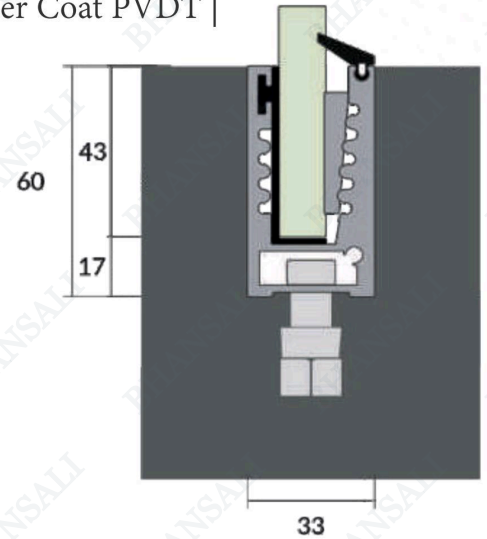

Section / Profile

Cover

End Closer

BRS- 41

- Type : Conceal Profile System
- Use : Indoor & Outdoor
- Mount : Top | Concealed
- Material : Aluminum Alloy
- Glass Height : 1150mm
- Glass Thickness : 12mm | 13.52mm
- Finish : Anodized | Powder Coat PVDT | Wood Coat

Section / Profile

End Closer

BRS- 42

- Type : Conceal Profile System
- Use : Indoor & Outdoor
- Mount : Top | Concealed
- Material : Aluminum Alloy
- Glass Height : 1150mm
- Glass Thickness : 12mm | 13.52mm
- Finish : Anodized | Powder Coat PVDT | Wood Coat

Section / Profile

End Closer

BRS- 43

- Type : Conceal Profile System
- Use : Indoor & Outdoor
- Mount : Top | Concealed
- Material : Aluminum Alloy
- Glass Height : 1150mm
- Glass Thickness : 12mm | 13.52mm
- Finish : Anodized | Powder Coat PVDT | Wood Coat