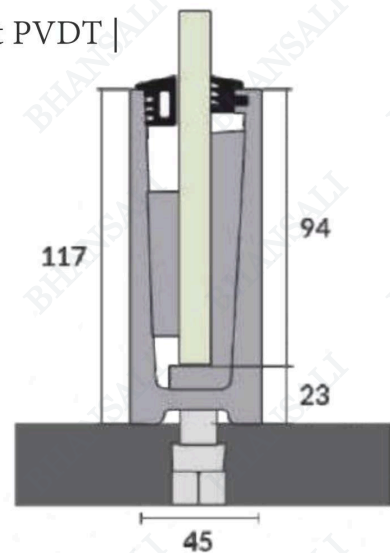

Section / Profile

End Closer

BRS- 14

- Type : Continuos Profile System
- Use : Indoor & Outdoor
- Mount : Top | Concealed
- Material : Aluminum Alloy
- Glass Height : 1150mm
- Glass Thickness : 12mm | 13.52mm
- Finish : Anodized | Powder Coat PVDT | Wood Coat

Section / Profile

End Closer

BRS- 15

- Type : Continuos Profile System
- Use : Indoor & Outdoor
- Mount : Top | Concealed
- Material : Aluminum Alloy
- Glass Height : 1150mm
- Glass Thickness : 12mm | 13.52mm
- Finish : Anodized | Powder Coat PVDT | Wood Coat

Section / Profile

End Closer

BRS- 16

- Type : Continuos Profile System
- Use : Indoor & Outdoor
- Mount : Top | Concealed
- Material : Aluminum Alloy
- Glass Height : 1150mm
- Glass Thickness : 12mm | 13.52mm
- Finish : Anodized | Powder Coat PVDT | Wood Coat