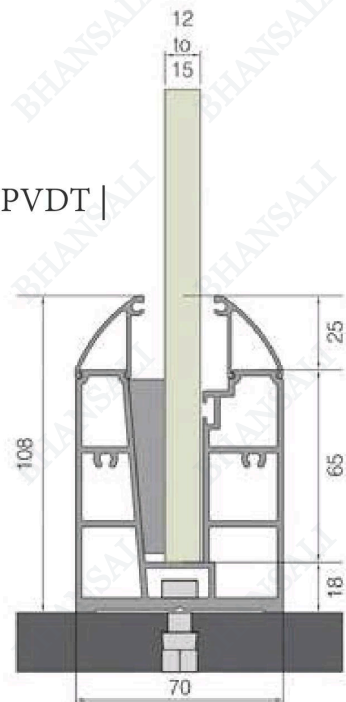

- Type : Continuos Profile System
- Use : Indoor & Outdoor
- Mount : Top | Concealed
- Material : Aluminum Alloy
- Glass Height : 1150mm
- Glass Thickness : 12mm | 13.52mm
- Finish : Anodized | Powder Coat PVDT | Wood Coat