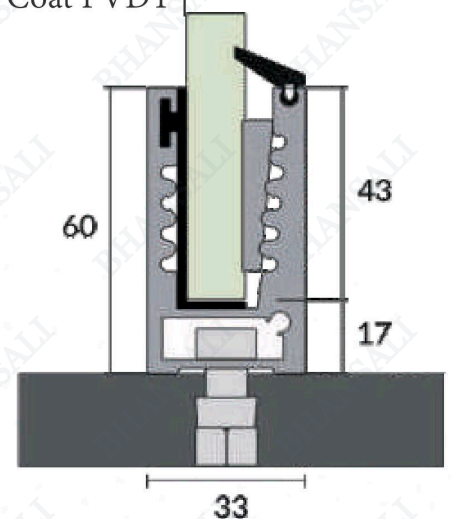

Section / Profile

Cover

End Closer

BRS -11

- Type : Continuous Profile System
- Use : Indoor & Outdoor
- Mount : Top | Concealed
- Material : Aluminum Alloy
- Glass Height : 1150mm
- Glass Thickness : 12mm | 13.52mm
- Finish : Anodized | Powder Coat PVDT | Wood Coat

Section / Profile

End Closer

BRS- 12

- Type : Continuos Profile System
- Use : Indoor & Outdoor
- Mount : Top | Concealed
- Material : Aluminum Alloy
- Glass Height : 1150mm
- Glass Thickness : 12mm | 13.52mm
- Finish : Anodized | Powder Coat PVDT | Wood Coat

Section / Profile

End Closer

BRS-13

- Type : Continuos Profile System
- Use : Indoor & Outdoor
- Mount : Top | Concealed
- Material : Aluminum Alloy
- Glass Height : 1150mm
- Glass Thickness : 12mm | 13.52mm
- Finish : Anodized | Powder Coat PVDT | Wood Coat

Section / Profile

End Closer

BRS- 14

- Type : Continuos Profile System
- Use : Indoor & Outdoor
- Mount : Top | Concealed
- Material : Aluminum Alloy
- Glass Height : 1150mm
- Glass Thickness : 12mm | 13.52mm
- Finish : Anodized | Powder Coat PVDT | Wood Coat